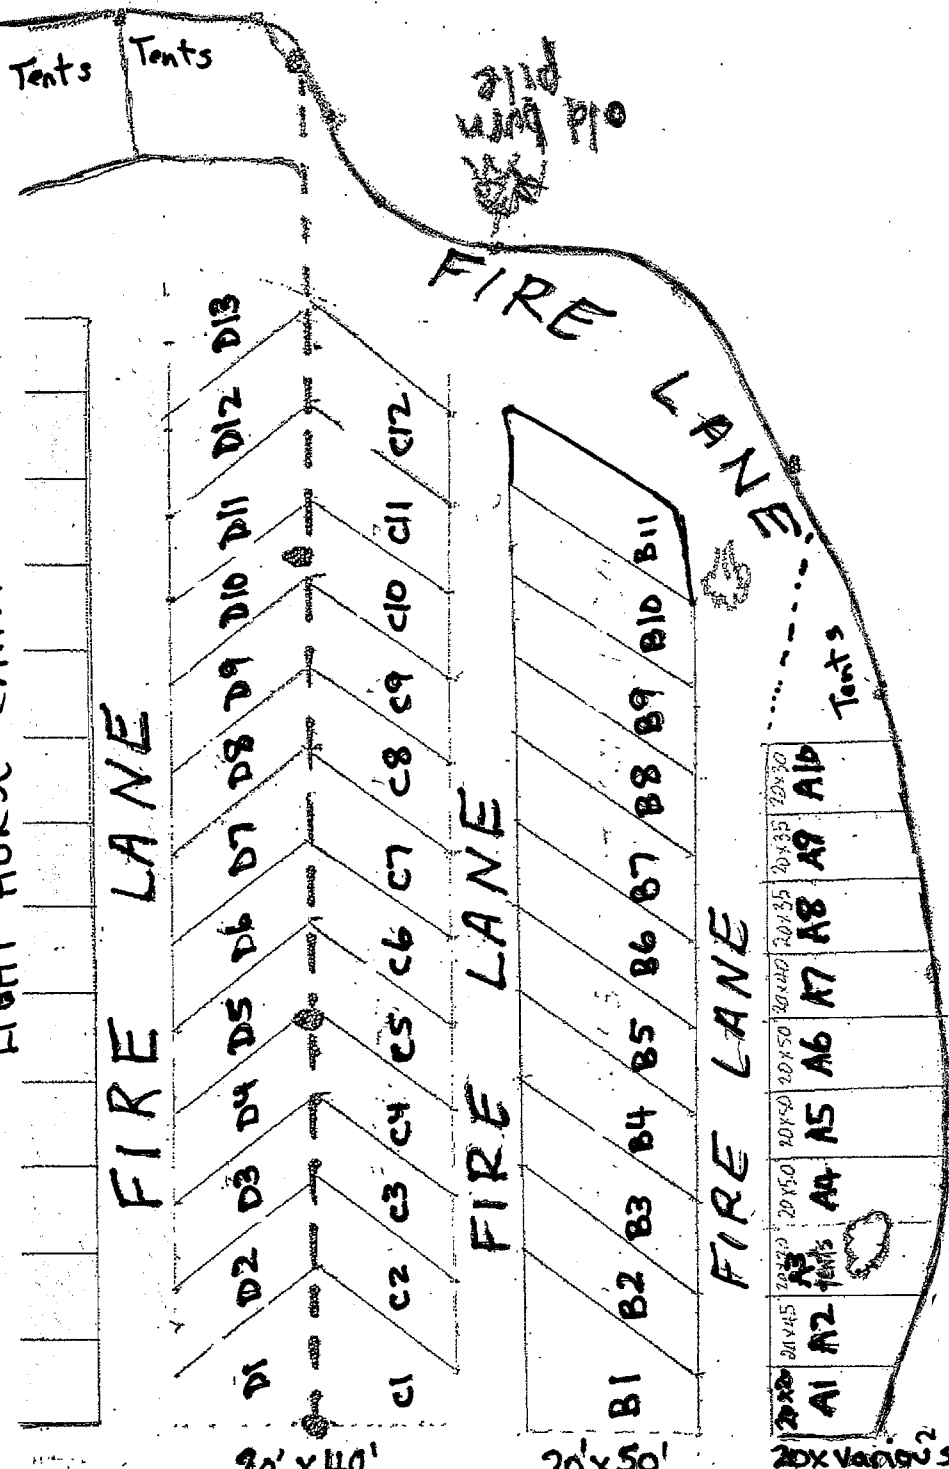

LIGHT HORSE CAMPING

LIGHT HORSE CAMPING

↑ PUBLIC CAMPING ↑

↓ HORSE ARENAS ↓

Rodeo AREA

old Racetrack

20x Various

20' x 50' angled

20' x 40' angled